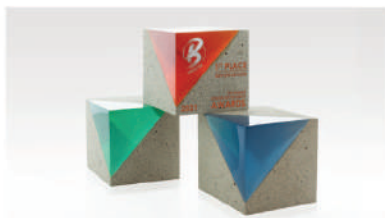

COSMOS COLLECTION

PULSAR

CN-CYL

This sleek 8" tall cylinder-shaped award features natural concrete paired with your choice of four colors of polished resin. Skillfully etched and color filled imprints carry your words of congratulations.

HIGHLANDS

CN-PL-MNT

Select from one of the four rich colors of resin that stretches across the top of the plaque, to pair with the cool toned concrete to complete the look of this stunning wall plaque. An ample imprint area allows you to express your etched sentiments with your choice of standard color fills. Plaque is key holed for convenience.

MERCURY

CN-BALL

This stunning sphere features polished resin and concrete with your message etched and color filled for a lasting impression.

UMBRA

CN-CUBE

Half resin and half concrete. This unique combination of materials blends beautifully in this skillfully crafted cube. Add your etch and colorfilled imprint on any side to turn this work of art into a meaningful award.

ATLAS

CN-CUBE-T

Intriguing translucent resin highlights this exclusive award. Select from four translucent colors to pair with the natural concrete completing an enchanting cube shape. Add your etched and colorfilled imprint on any side.